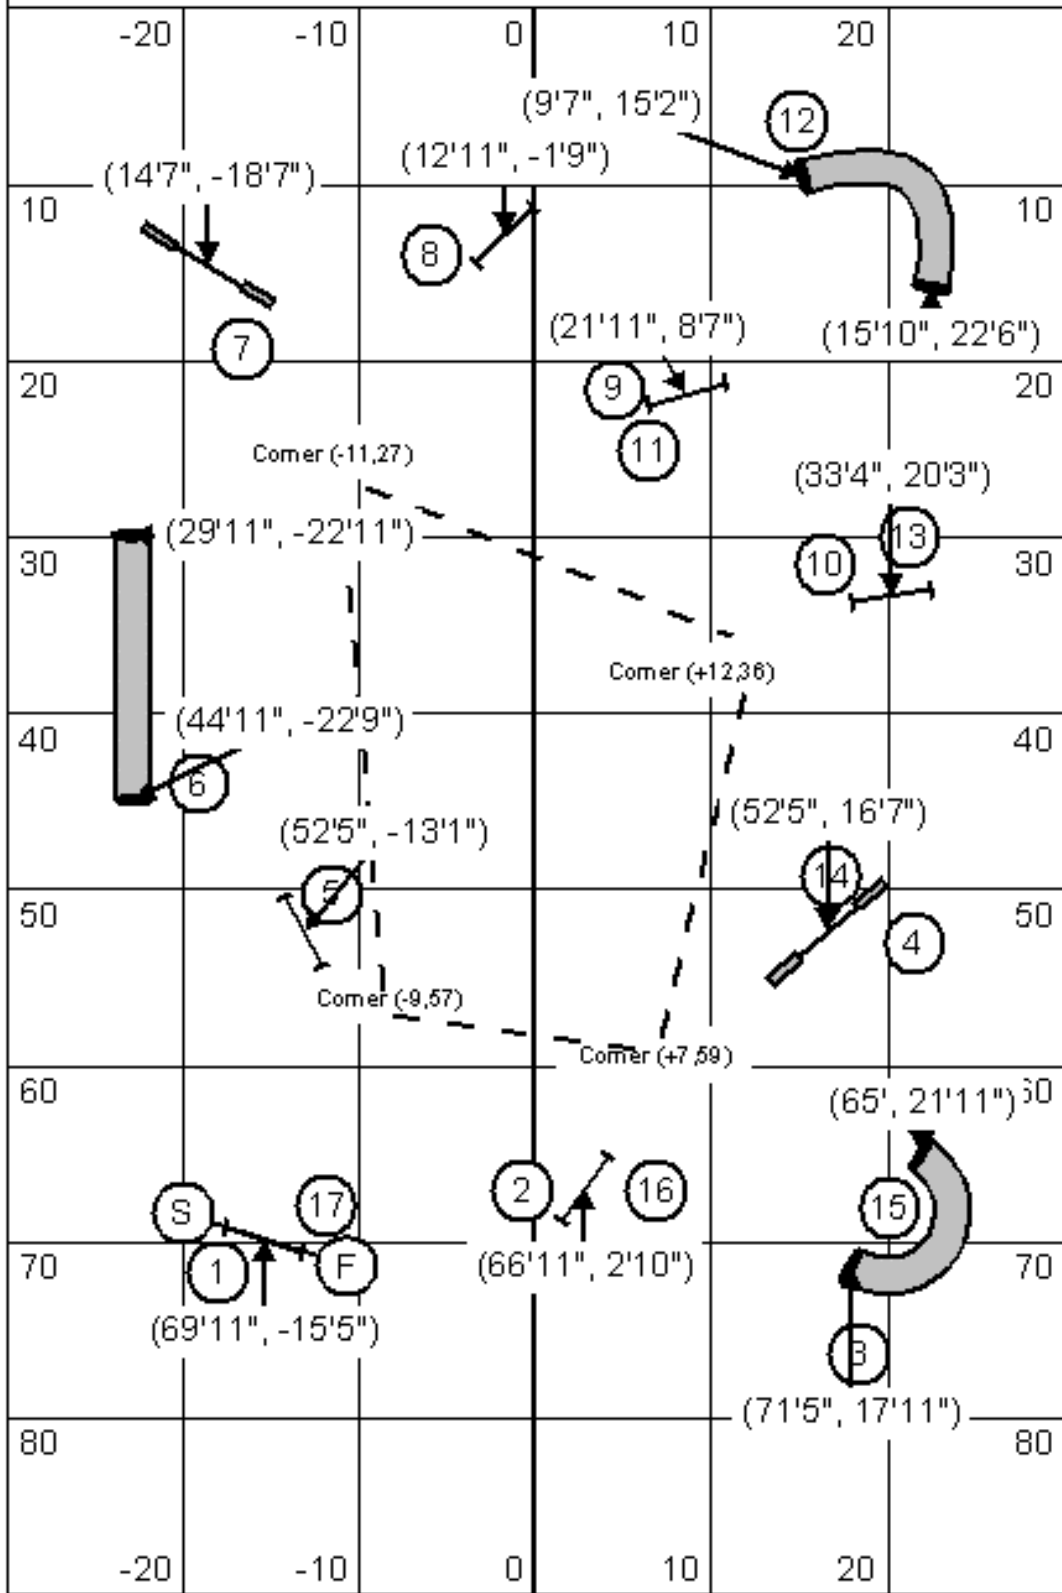

NW Agility League Week 7 Standard Course 2006

SCT Open Dogs = 63 Sec. Mini Dogs = 69 Sec.

NW Agility League Week 7 High Stakes Jumpers 2006

Open dogs = 56 sec., Mini dogs = 62 sec.