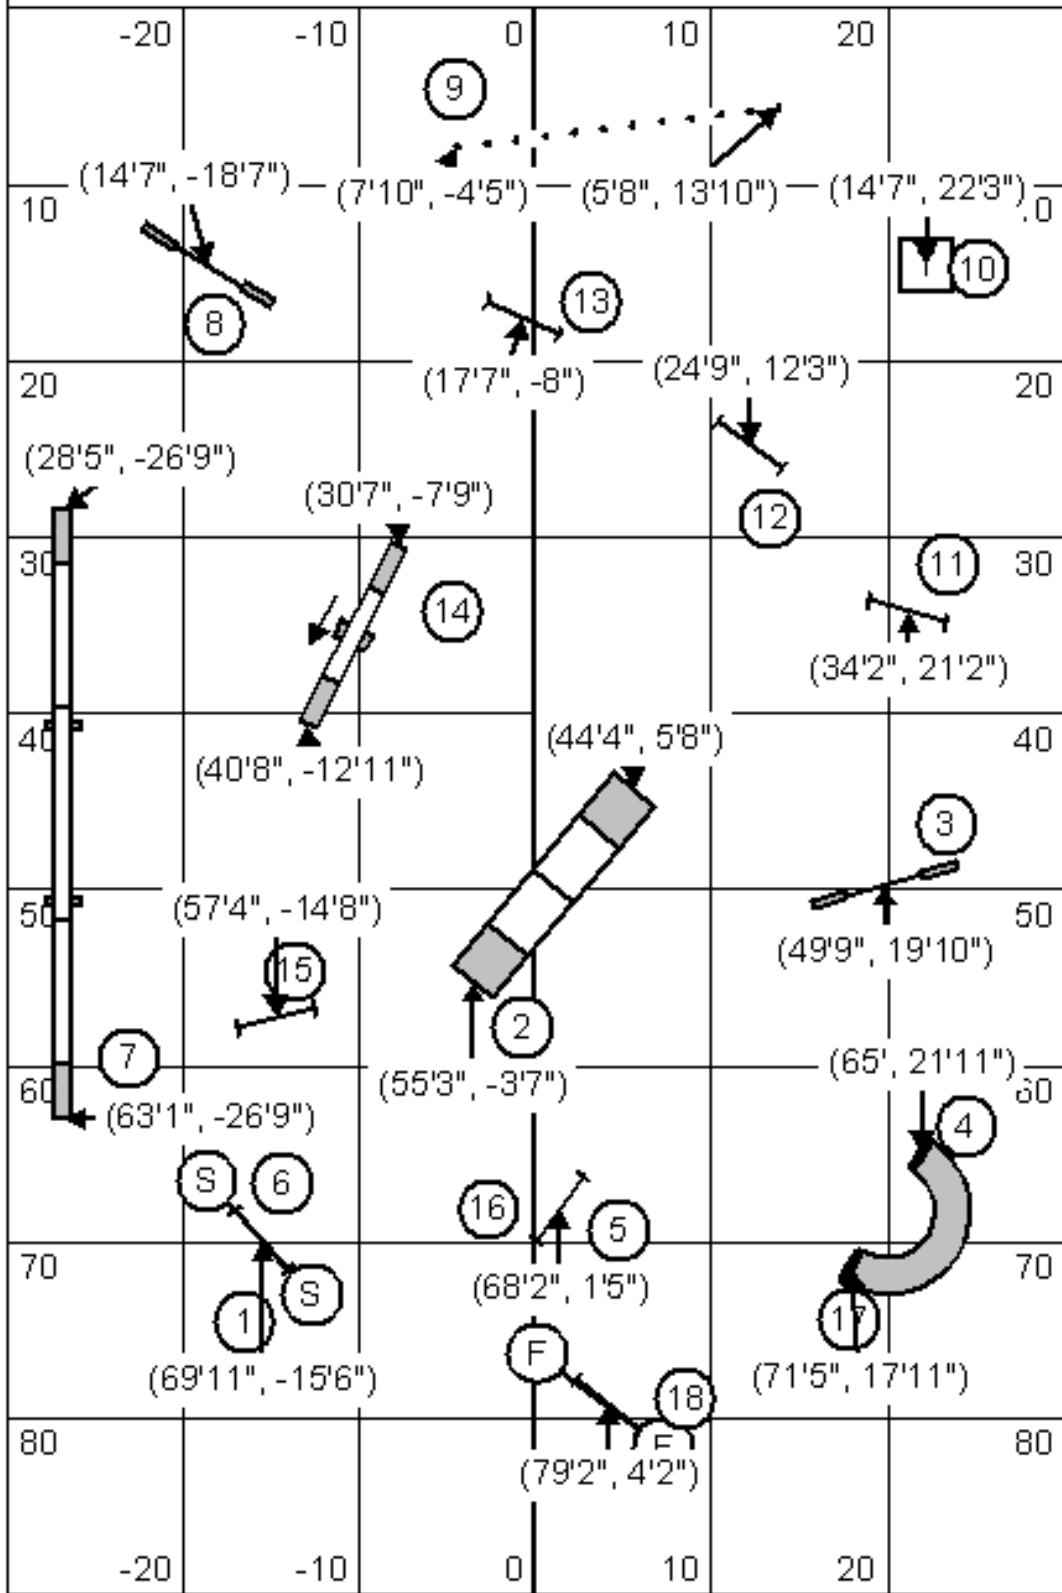

NW Agility League Week 7 Standard Course 2006

SCT Open Dogs = 63 Sec. Mini Dogs = 69 Sec.

NW Agility League Week 7 High Stakes Jumpers 2006

Open dogs = 56 sec., Mini dogs = 62 sec.