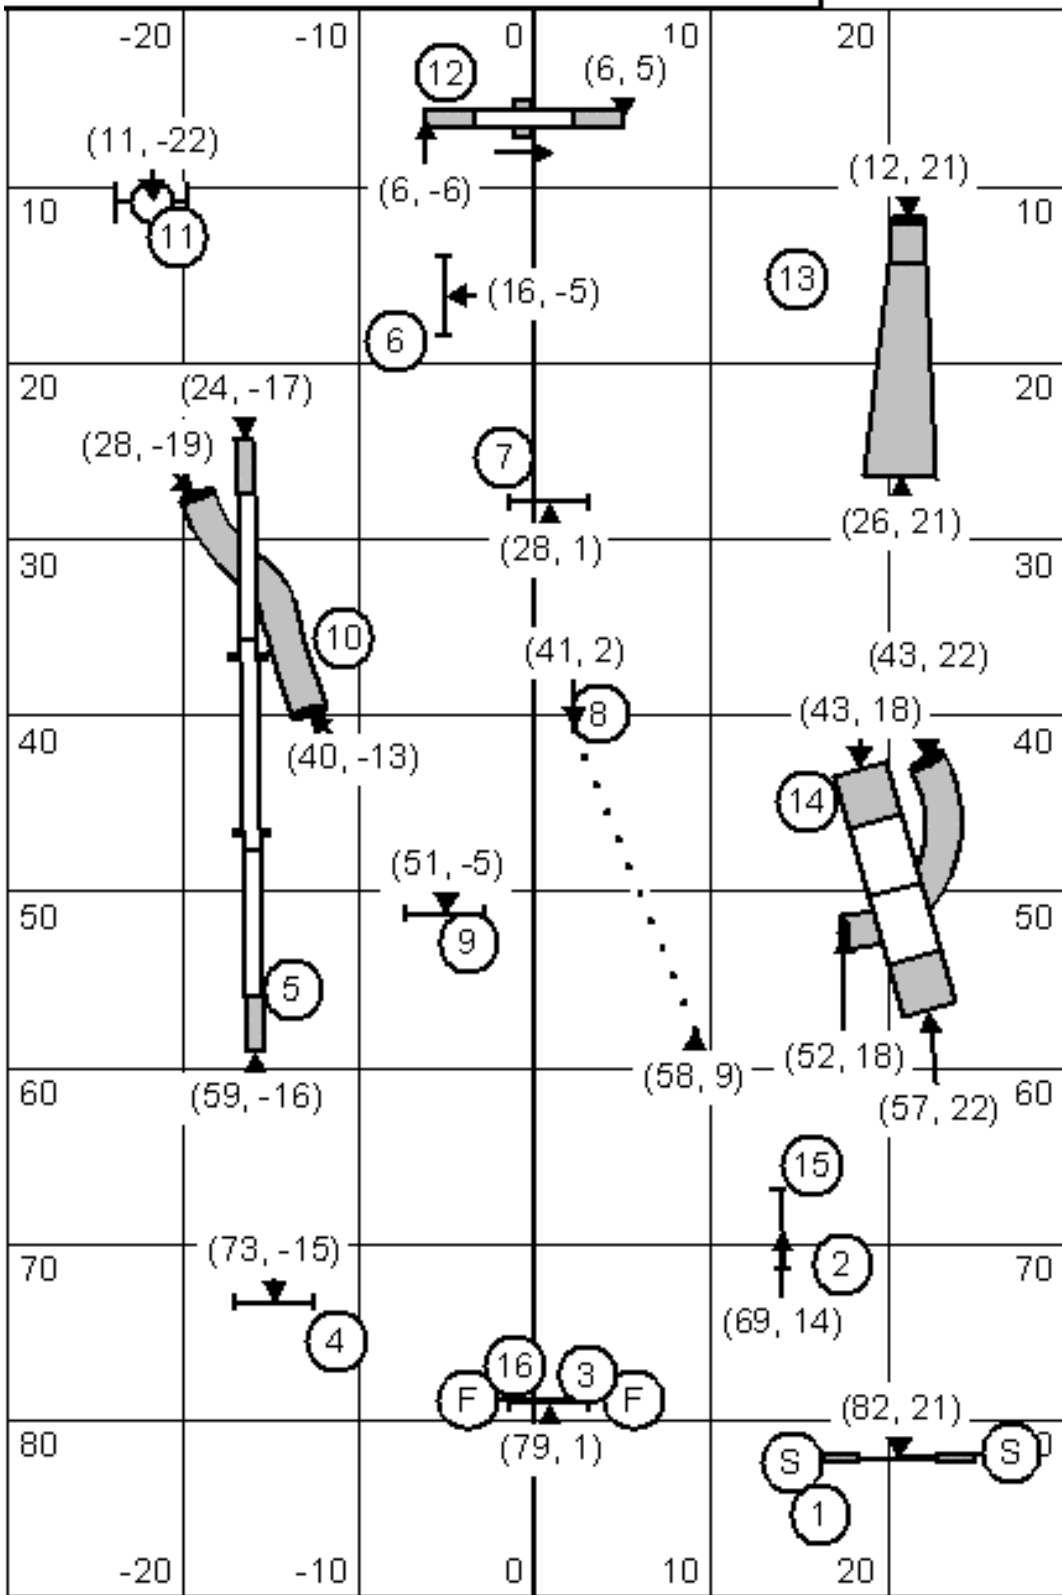

NW Agility League Week 4 Standard Course 2006

SCT Open Dogs = 56 Sec. Mini Dogs = 62 Sec.

NW Agility League Week 4 By The Group 2006

Open dogs = 70 sec. Mini dogs = 77 sec.