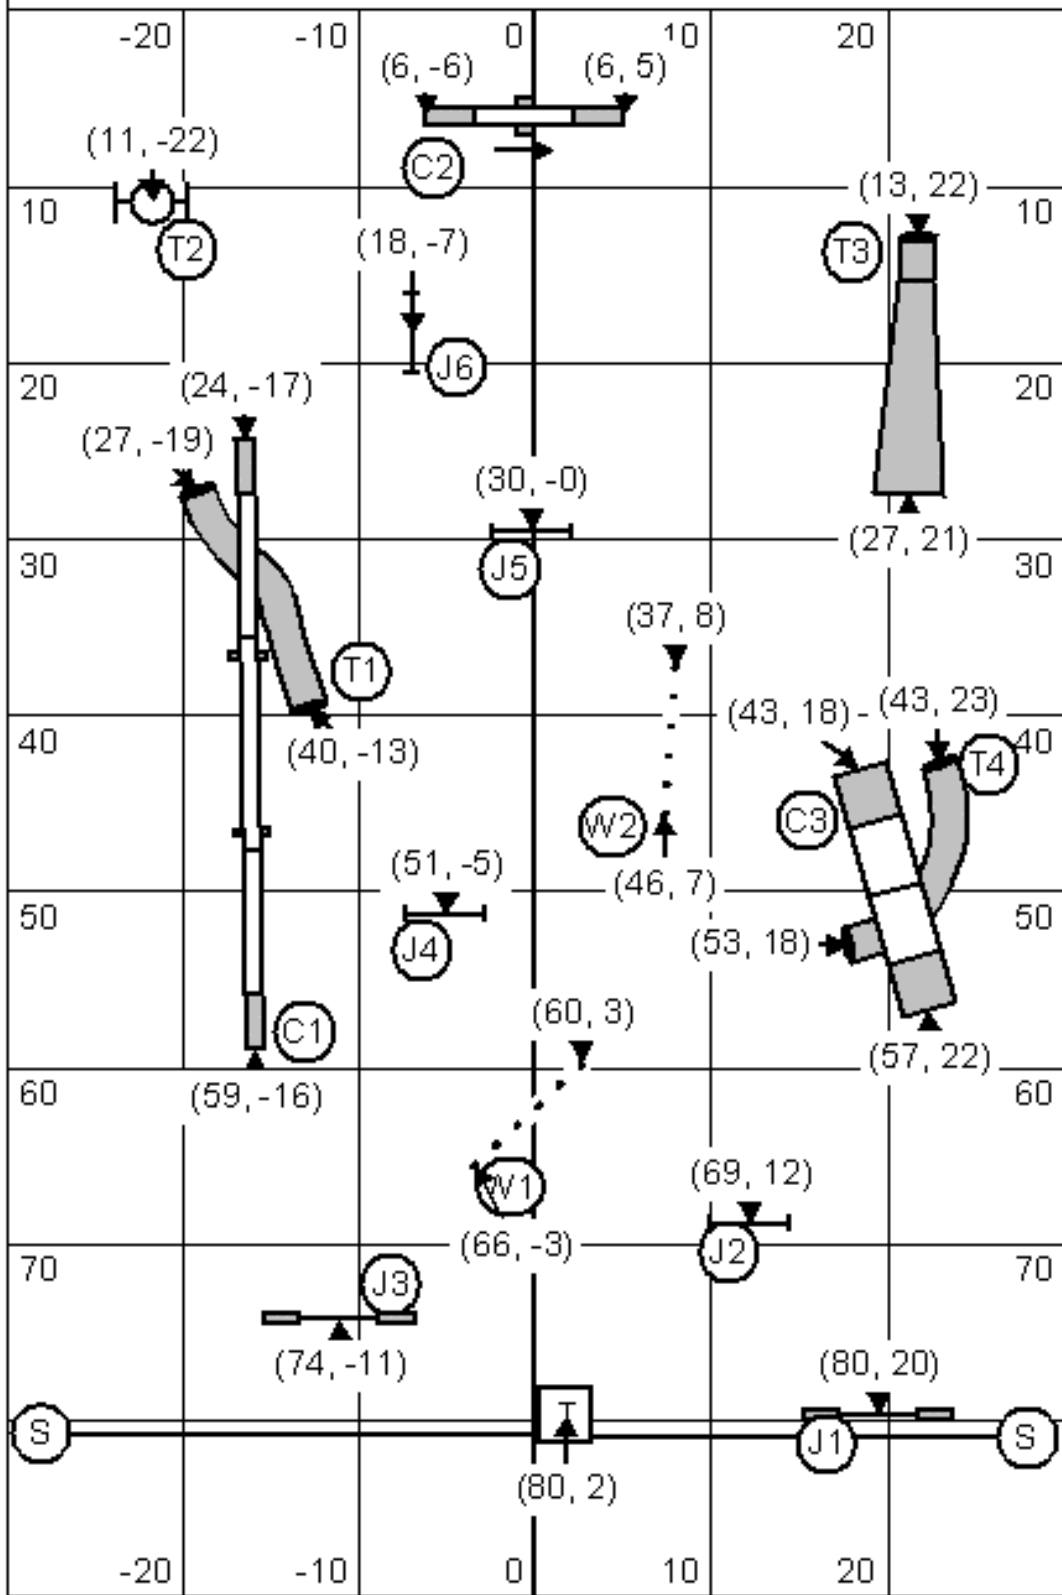

NW Agility League Week 4 Standard Course 2006

SCT Open Dogs = 56 Sec. Mini Dogs = 62 Sec.

NW Agility League Week 4 By The Group 2006

Open dogs = 70 sec. Mini dogs = 77 sec.