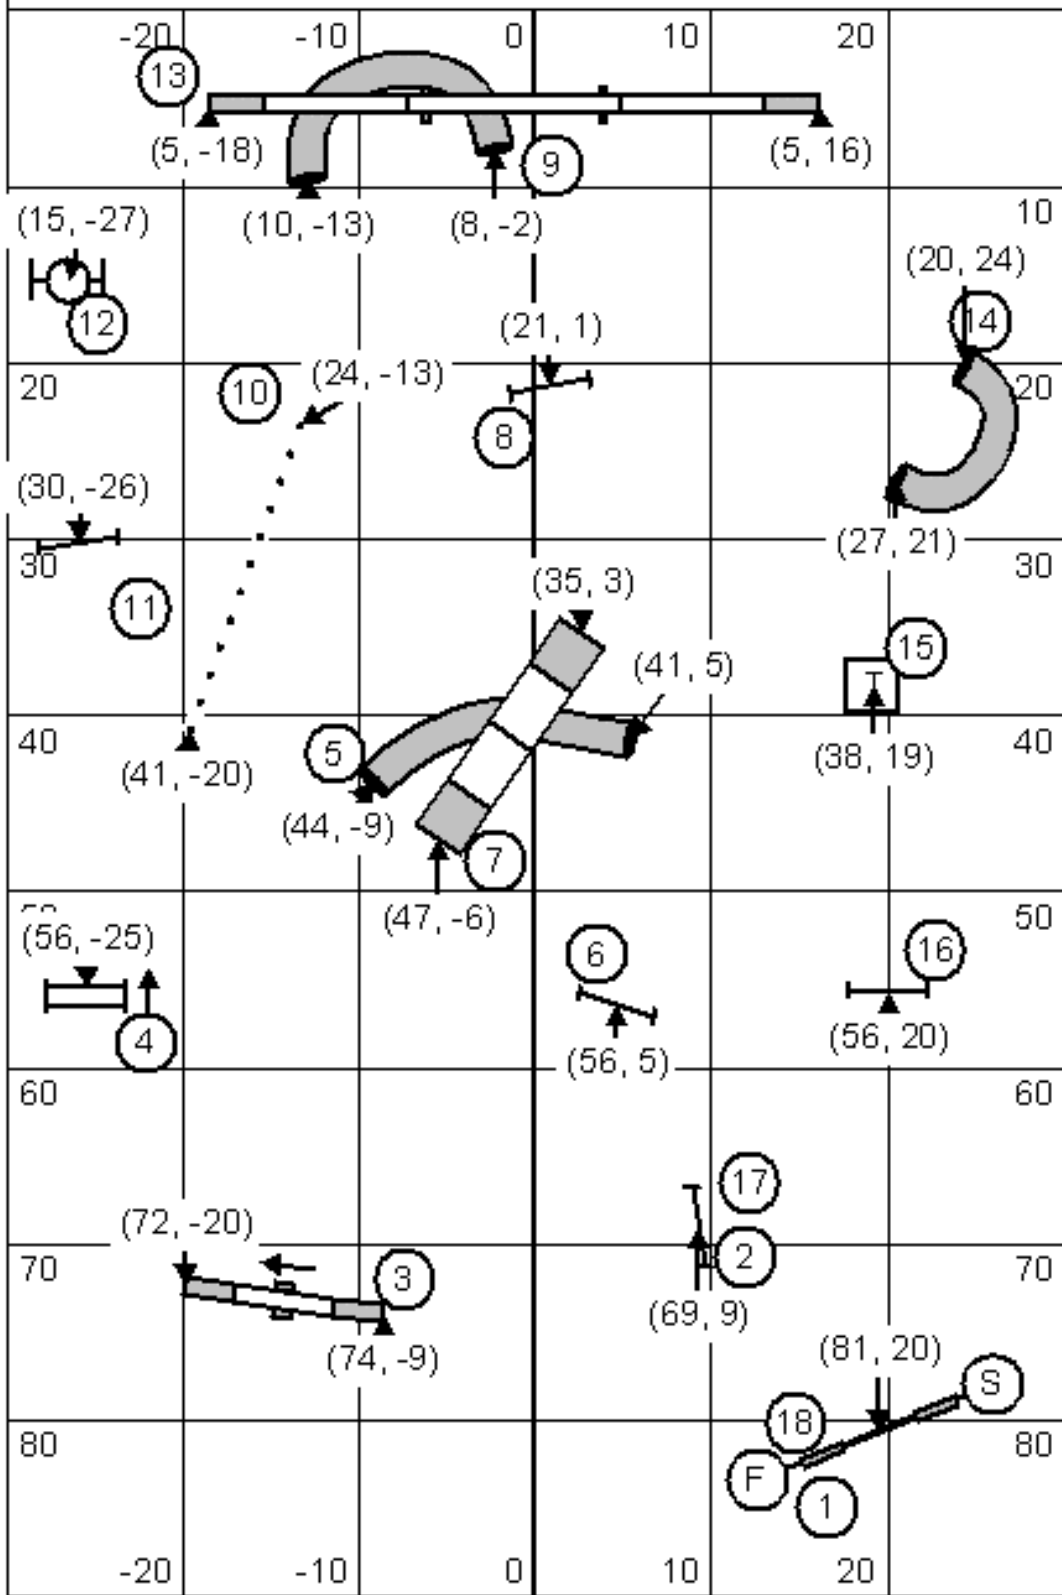

NW Agility League Week 3, Standard Course 2006

SCT for Open dogs is 63 sec, Mini dogs is 69 sec.

NW Agility League Week 3, Connect The Dots 2006