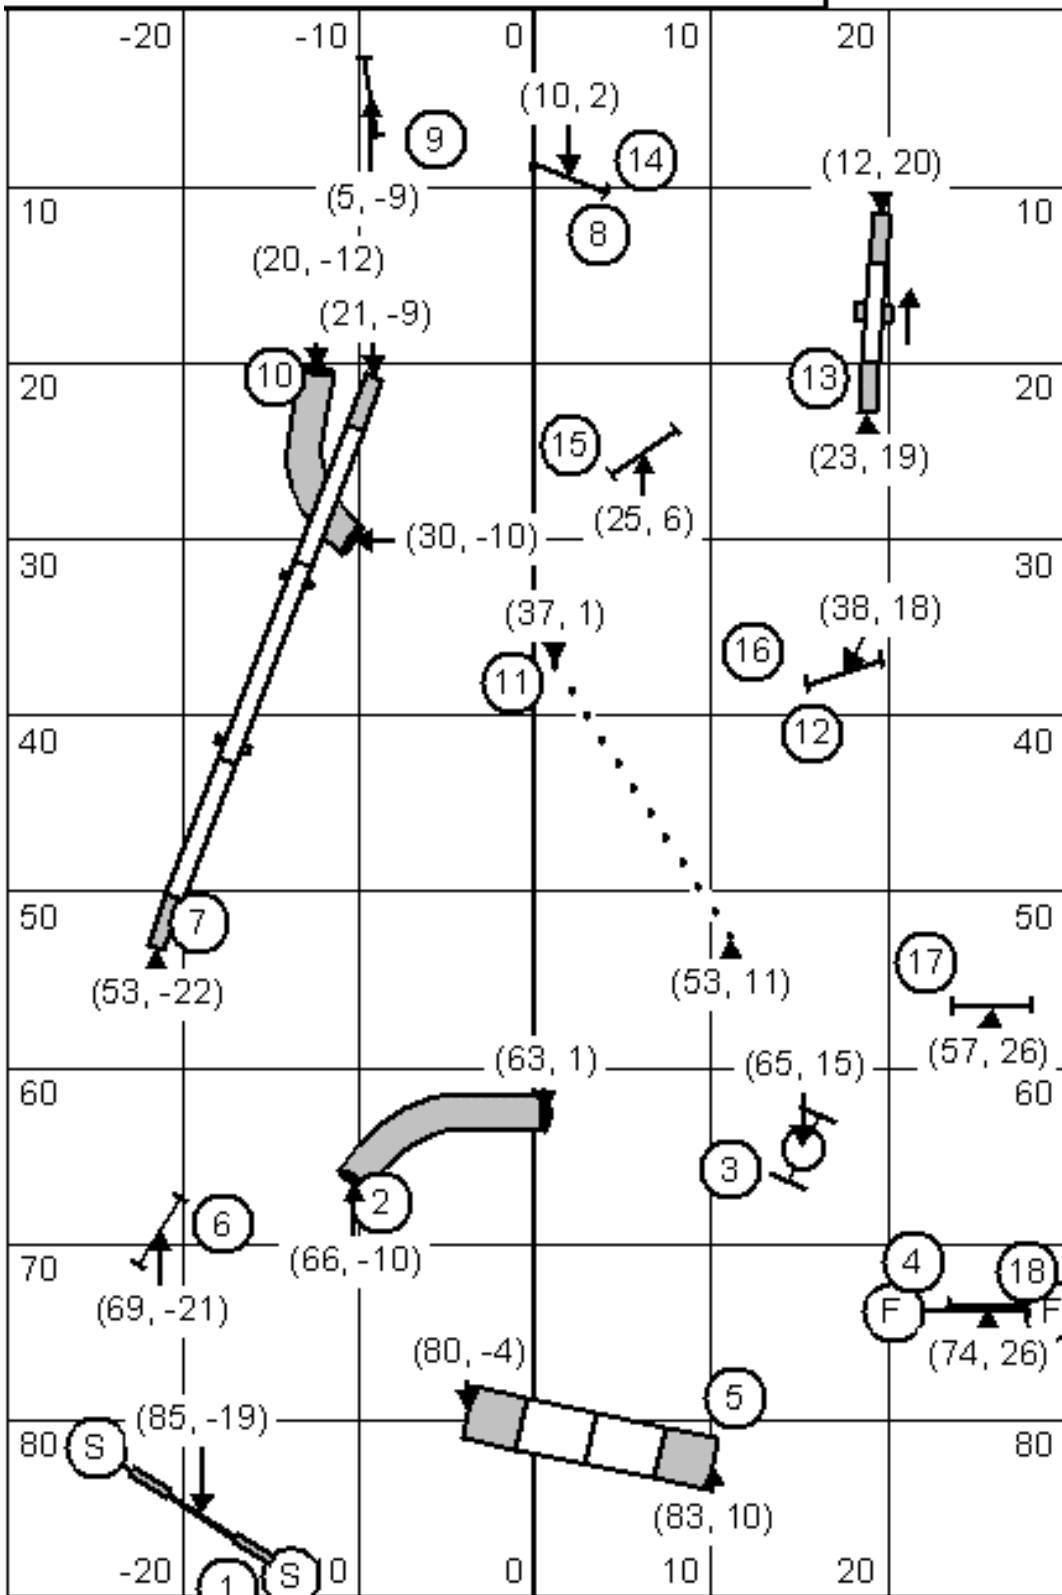

NW Agility League Week 1 Standard Course 2006

SCT Open Dogs = 63 Sec. Mini Dogs = 69 Sec.

NW Agility League Week 1 League Chase 2006